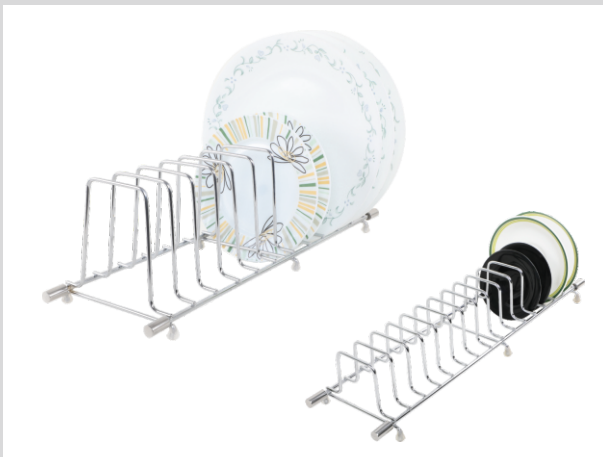

PARTITION ADJUSTABLE

► Order Information

Packing : 1 Pc
Color : Chrome ●